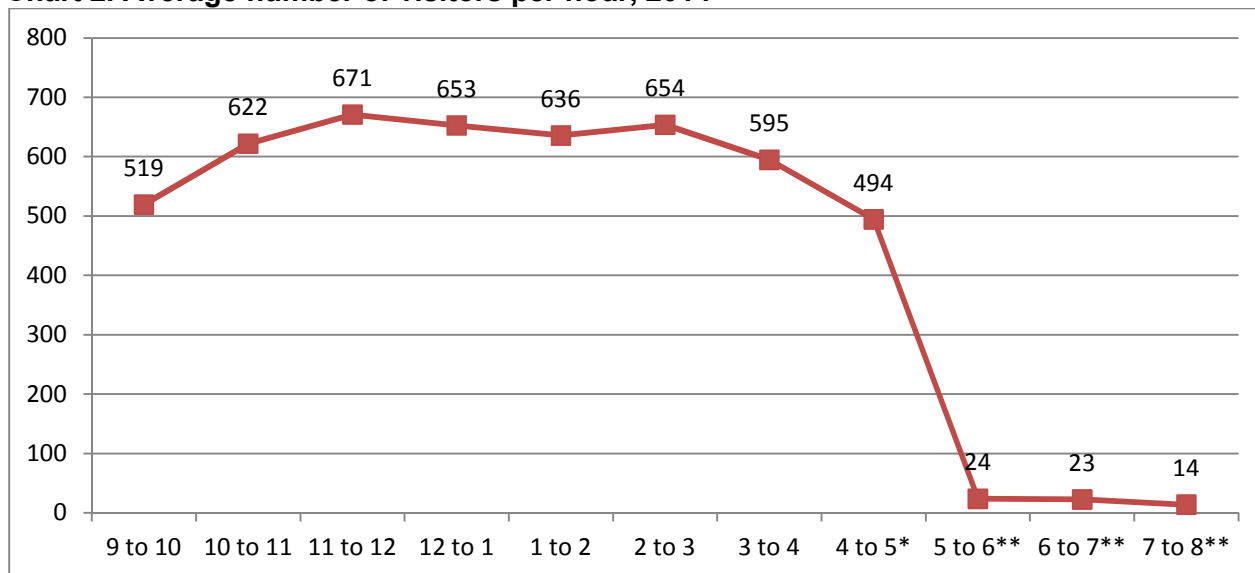

Average number of visitors to all household recycling centres per day and per hour in 2014

Chart 1. Average number of visitors per day, 2014

Chart 2. Average number of visitors per hour, 2014

*April to October

** Salisbury household recycling centre only