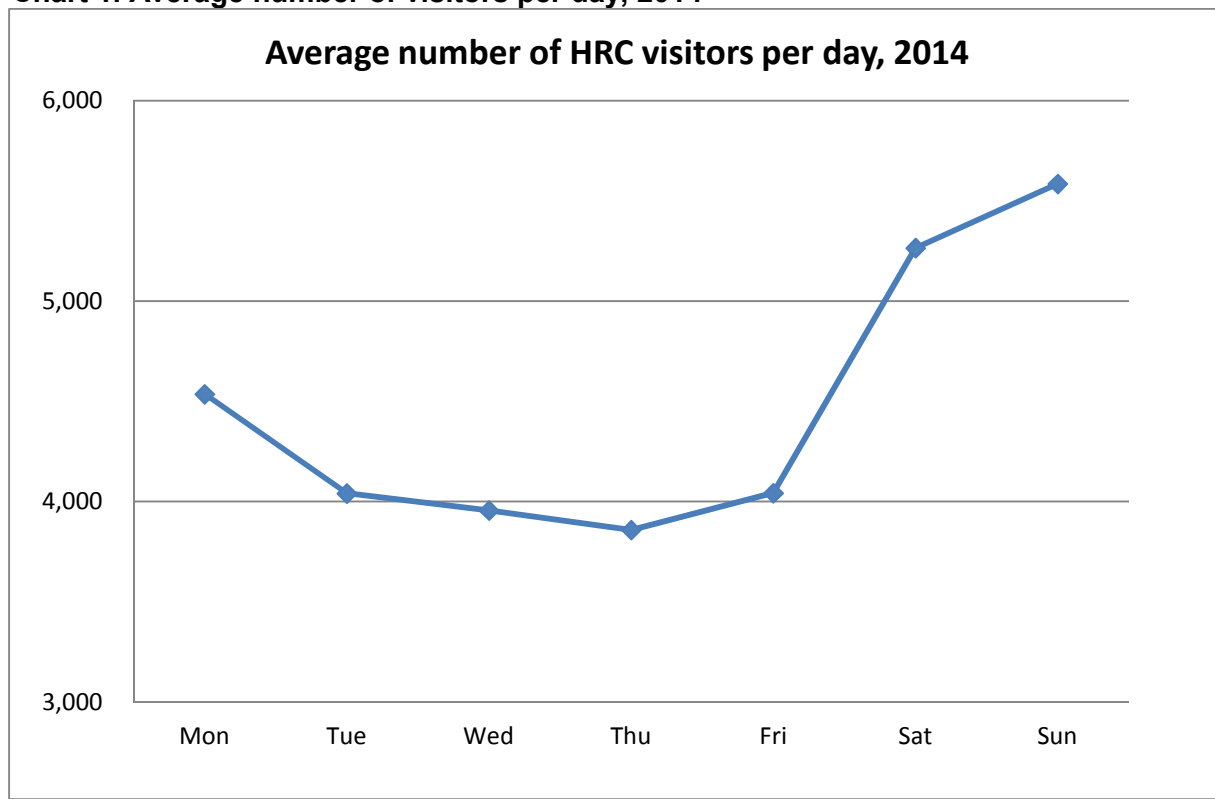

Average number of visitors to all household recycling centres per day and per hour in 2014

Chart 1. Average number of visitors per day, 2014

Chart 2. Average number of visitors per hour, 2014

*April to October